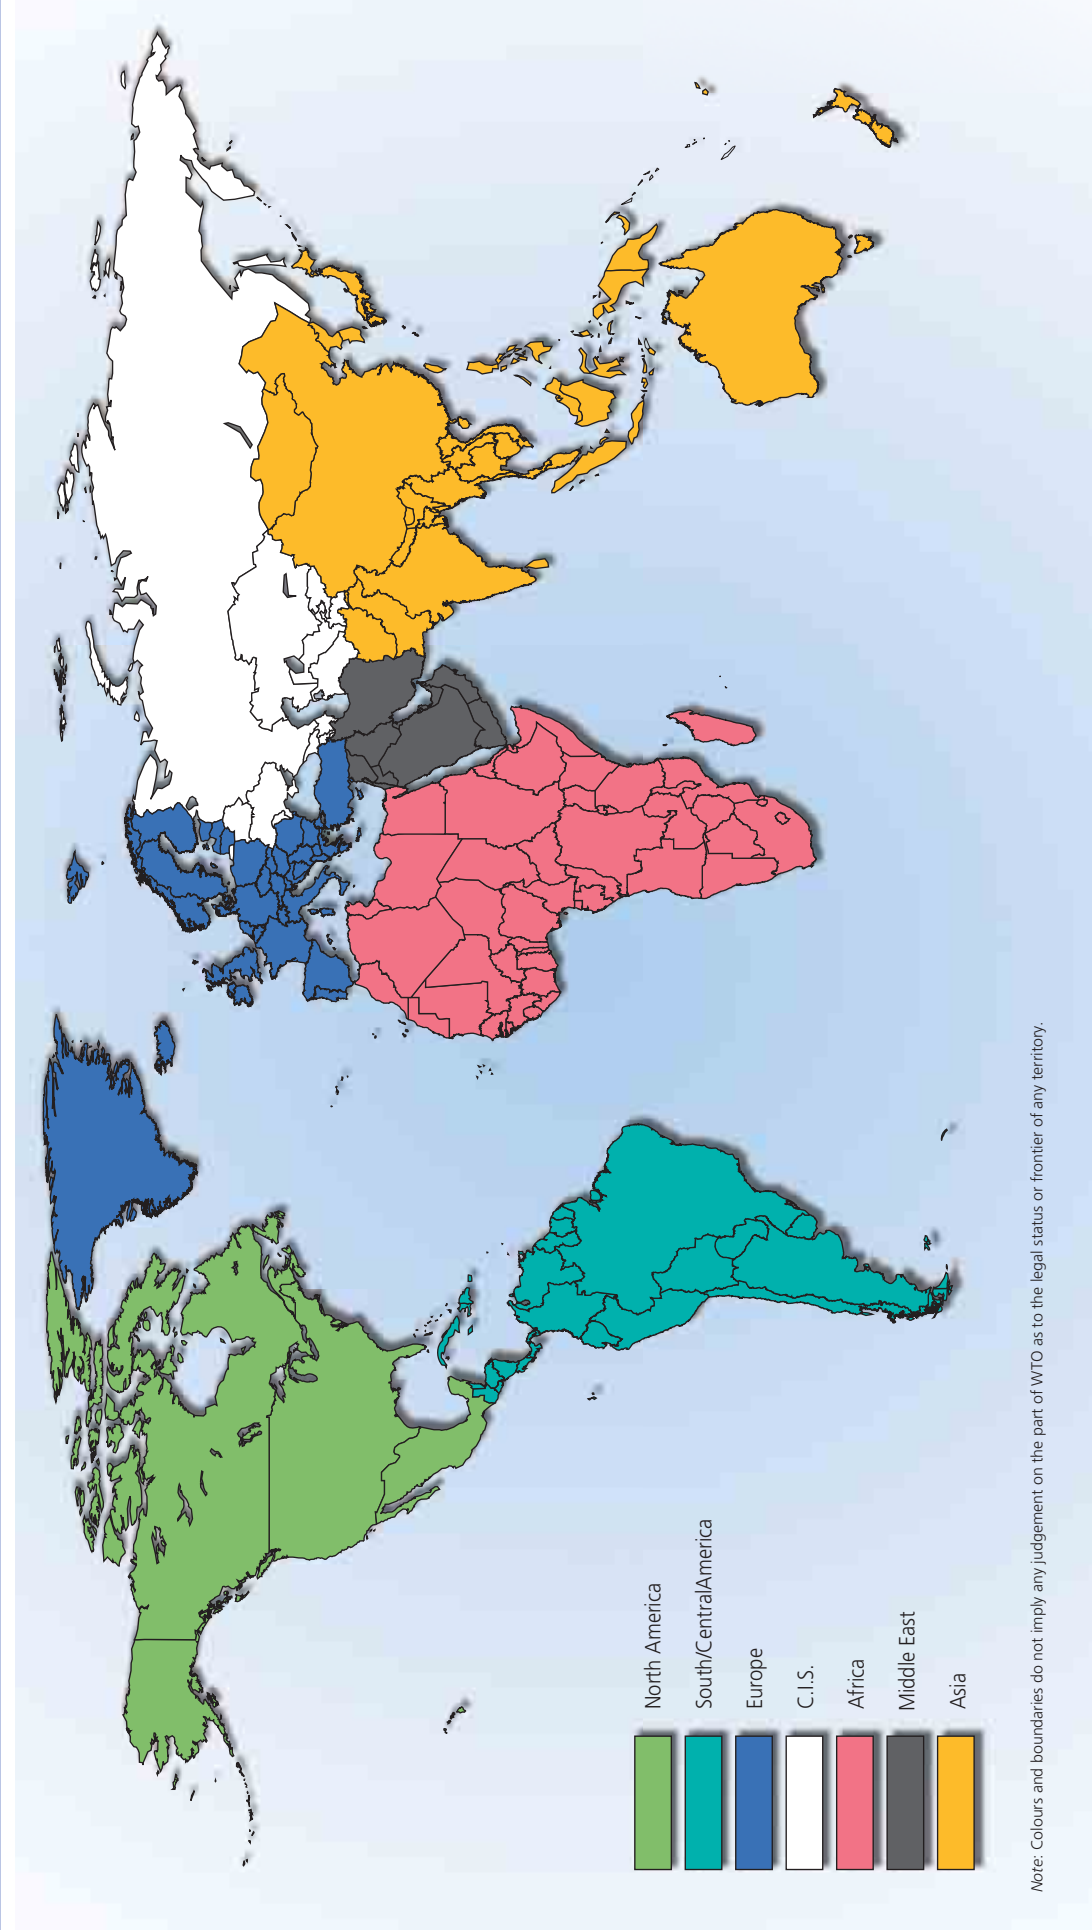

World maps

Map M1

Composition of geographical regions

Map M2

WTO Members and Observers

(August 2006)

Note: Colours and boundaries do not imply any judgement on the part of WTO as to the legal status or frontier of any territory.

Map M3

Ratio of exports and imports of goods and commercial services to GDP, 2003

(Percentage based on current dollar values)

Map M4

Exports of goods and commercial services per capita, 2003

(Current dollars)

Note: Colours and boundaries do not imply any judgement on the part of WTO as to the legal status or frontier of any territory.