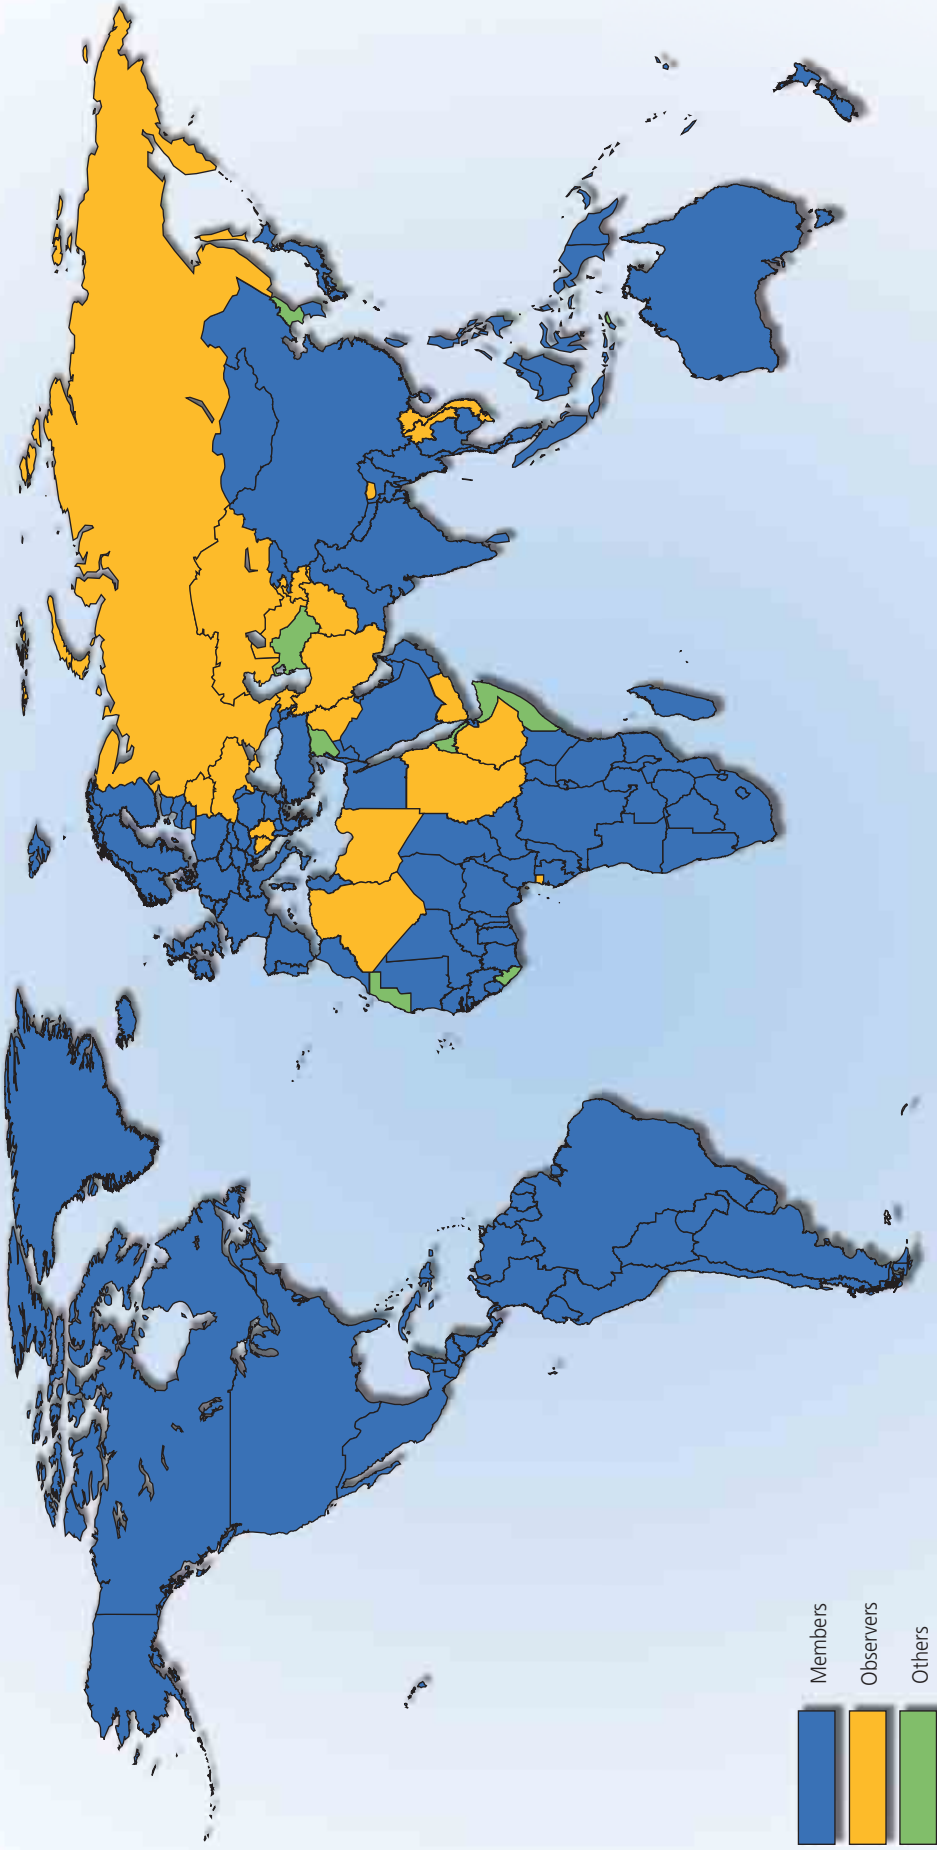

World maps

Map M1

Composition of geographical regions

Map M2

WTO Members and Observers

(August 2006)

Note: Colours and boundaries do not imply any judgement on the part of WTO as to the legal status or frontier of any territory.

Map M3

Ratio of exports and imports of goods and commercial services to GDP, 2003

(Percentage based on current dollar values)

Map M4

Exports of goods and commercial services per capita, 2003

(Current dollars)

Note: Colours and boundaries do not imply any judgement on the part of WTO as to the legal status or frontier of any territory.