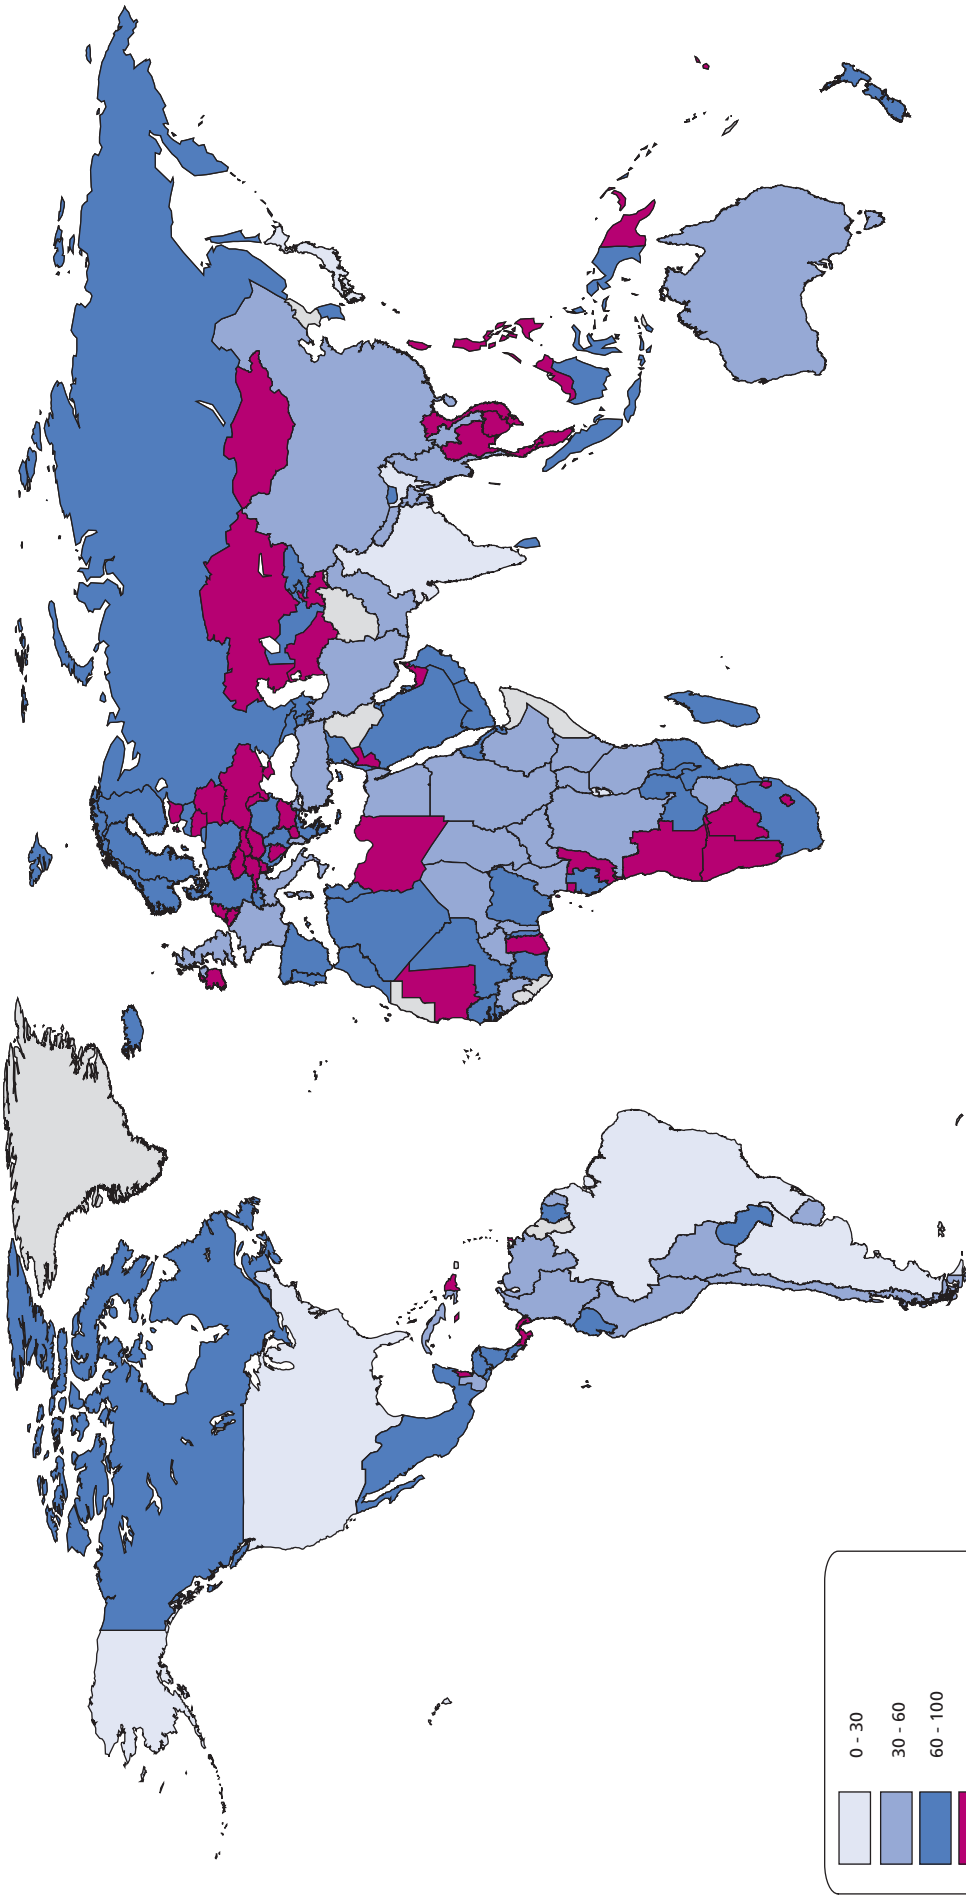

# World maps

Map M1

Composition of geographical regions

Note: Colours and boundaries do not imply any judgement on the part of WTO as to the legal status or frontier of any territory.

World maps

Map M2  
**WTO Members and Observers**  
(August 2005)

Note: Colours and boundaries do not imply any judgement on the part of WTO as to the legal status or frontier of any territory.

Map M3

**Ratio of exports and imports of goods and commercial services to GDP, 2002**

(Percentage based on current dollar values)

Note: Colours and boundaries do not imply any judgement on the part of WTO as to the legal status or frontier of any territory.

Map M4  
Exports of goods and commercial services per capita, 2002  
(Current dollars)

Note: Colours and boundaries do not imply any judgement on the part of WTO as to the legal status or frontier of any territory.