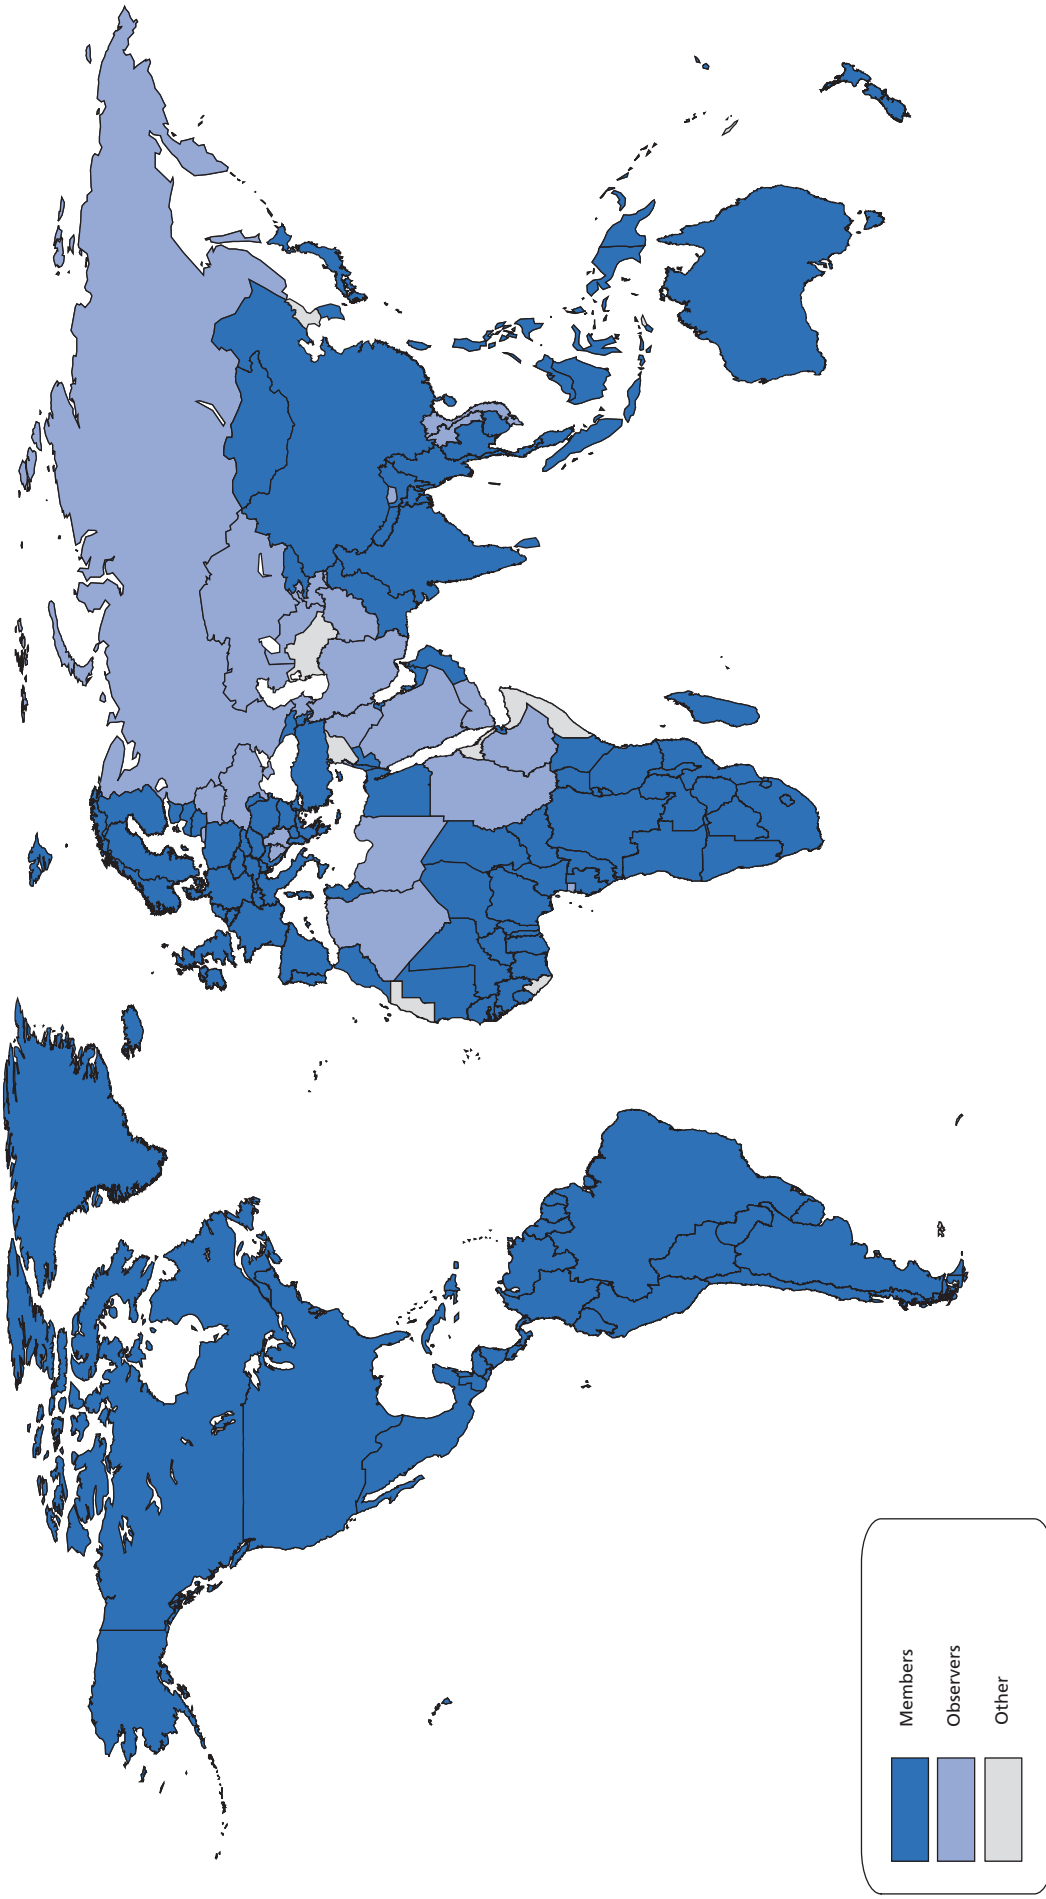

# World maps

Map M1

Composition of geographical regions

Note: Colours and boundaries do not imply any judgement on the part of WTO as to the legal status or frontier of any territory.

World maps

Map M2  
**WTO Members and Observers**  
(August 2005)

Note: Colours and boundaries do not imply any judgement on the part of WTO as to the legal status or frontier of any territory.

Map M3

**Ratio of exports and imports of goods and commercial services to GDP, 2002**

(Percentage based on current dollar values)

Note: Colours and boundaries do not imply any judgement on the part of WTO as to the legal status or frontier of any territory.

Map M4  
Exports of goods and commercial services per capita, 2002  
(Current dollars)

Note: Colours and boundaries do not imply any judgement on the part of WTO as to the legal status or frontier of any territory.