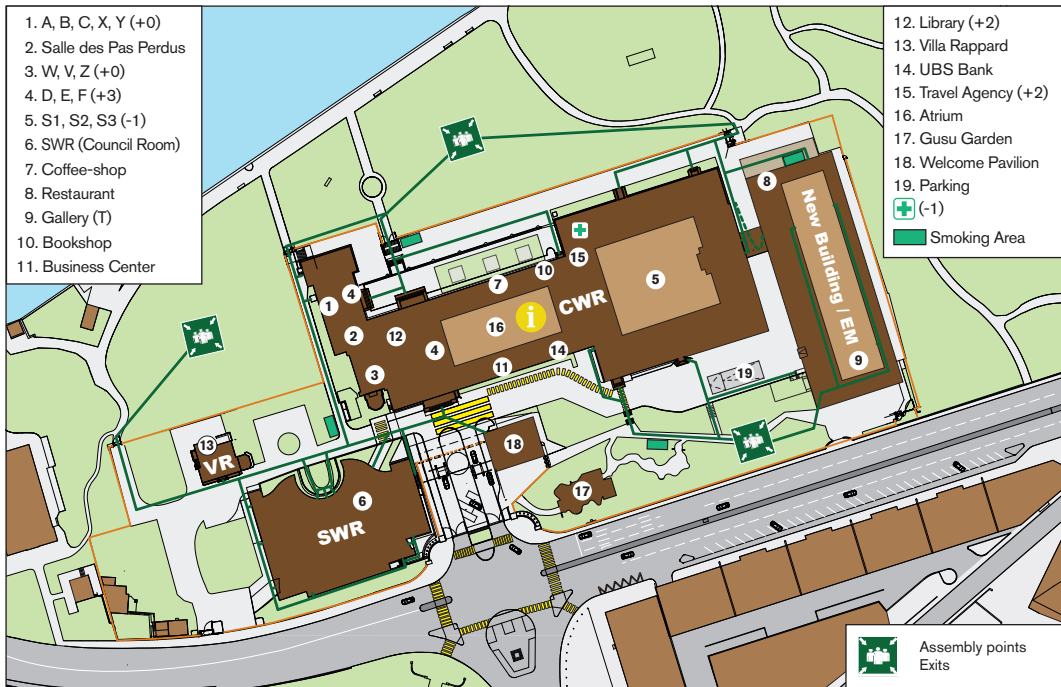

1. A, B, C, X, Y (+0)
2. Salle des Pas Perdus
3. W, V, Z (+0)
4. D, E, F (+3)
5. S1, S2, S3 (-1)
6. SWR (Council Room)
7. Coffee-shop
8. Restaurant
9. Gallery (T)
10. Bookshop
11. Business Center

12. Library (+2)
 13. Villa Rappard
 14. UBS Bank
 15. Travel Agency (+2)
 16. Atrium
 17. Gusu Garden
 18. Welcome Pavilion
 19. Parking
-  (-1)
-  Smoking Area

Assembly points
Exits