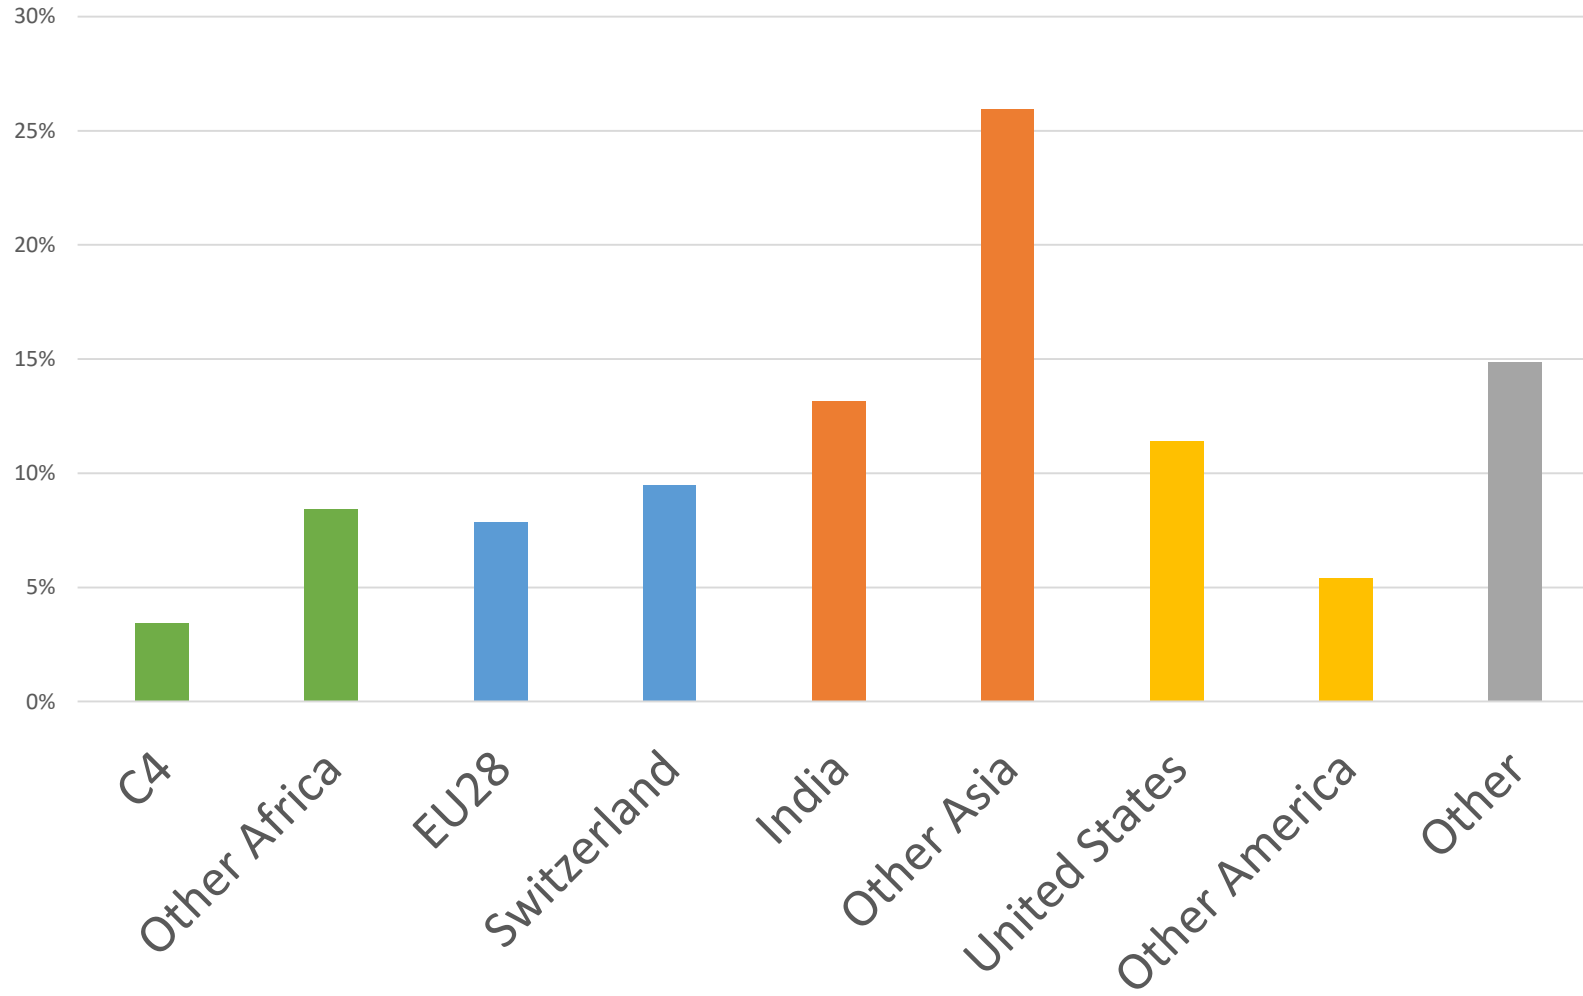

# Portal Launch at MC11, December 2017

# Since then, growing number of users..

Share of new registered users in 2019

# ..from across the world

Share of new registered users in 2019